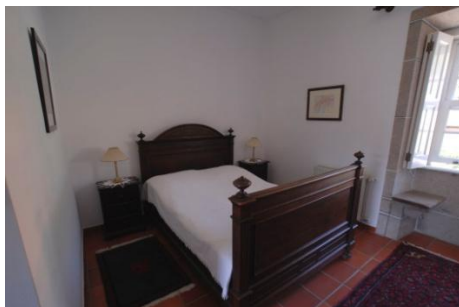

DESCRIPTION OF THE ACCOMODATIONS OF THE QUINTA DE VERMIL

Room number 1 – standard doubleroom

- couplebed (with 1,45 m large)
- size of the room: 18,90 m2 (without the bathroom)
- complete & private bathroom with bathtub

Room number 2 – standard doubleroom

- couplebed (with 1,40 m large)
- size of the room: 18,95 m2 (without the bathroom)
- complete & private bathroom with bathtub

Room number 3 – standard doubleroom

- couplebed (with 1,38 m large)
- size of the room: 18,95 m2 (without the bathroom)
- complete & private bathroom with bathtub

Room number 6 – Superior doubleroom

- twinbeds (with 1,05m each bed)
- extrabed (with 0,90m large)
- size of the room: 30,22 m2 (without the bathroom)
- complete & private bathroom with shower

Room number 7 – Superior doubleroom

- twinbed (with 0,95m each bed)
- extrabed (with 0,90m large)
- size of the room: 21,93 m2 (without the bathroom)
- complete & private bathroom with shower
- air conditioning

Room number 8 – Superior doubleroom